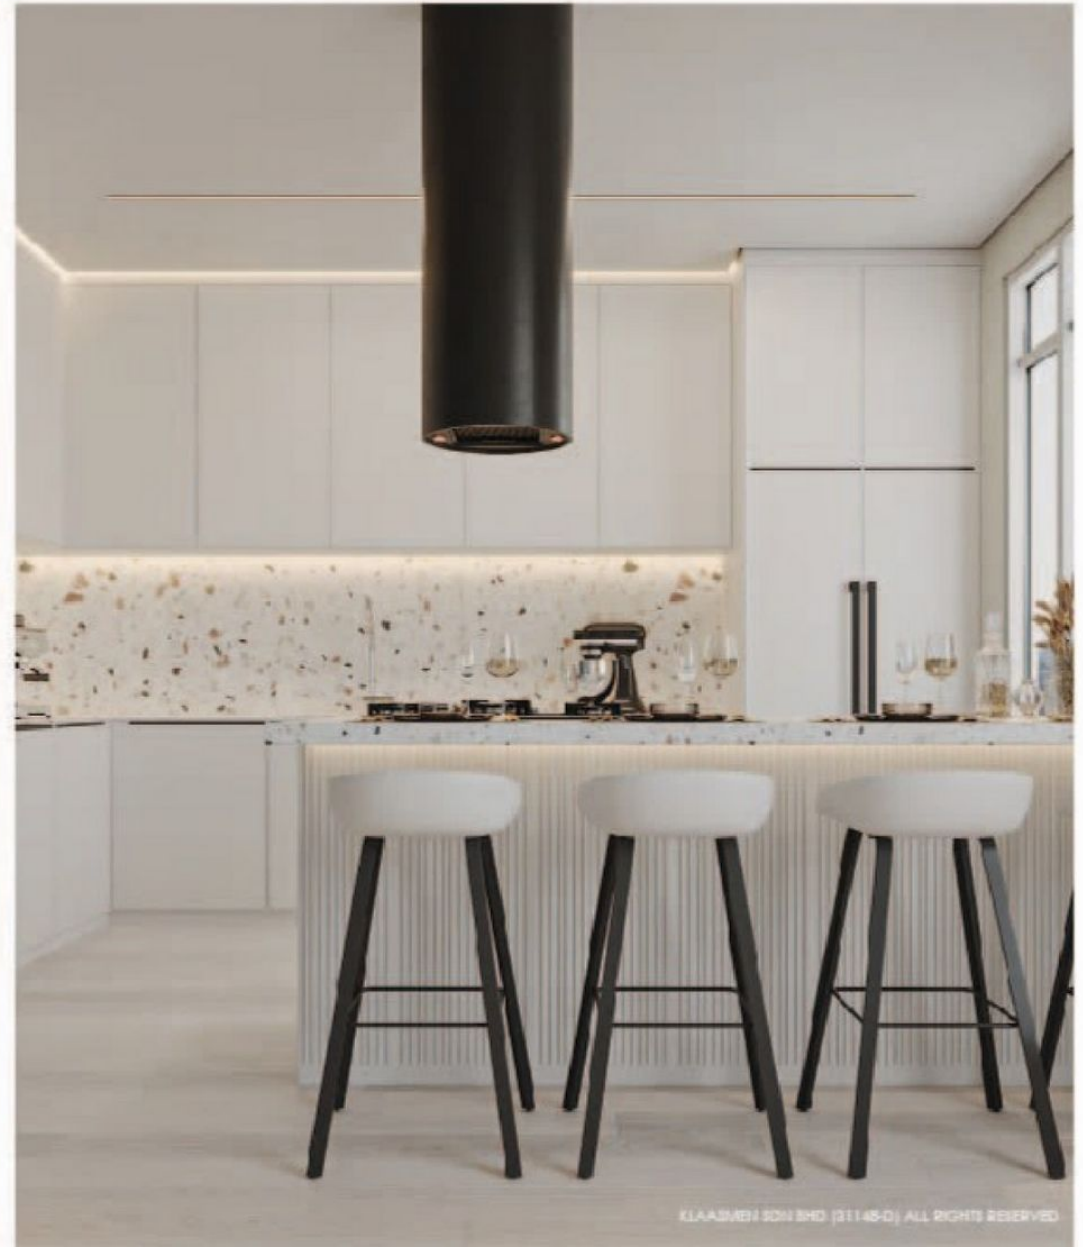

KITCHEN ADDITIONS | TERRACE PACKAGE

COMPACT SERIES

If your unit doesn't come with built-in kitchen cabinets, we have a range of kitchen designs for you.

* Prices are subject to change without prior notice. Terms and conditions apply.

PRICE
RM22,800

Built-in kitchen cabinet (19ft length)

* Includes base and wall hung cabinets in melamine finish.

Cabinet in melamine finish

Aluminum carcass for sink area

Wall cabinets standard size (non-full height)

Quartz stone countertop

Sink and tap included

Kitchen appliances excluded

* If you need more options, we can customize to your specific needs. Kindly whatsapp your enquiry to our Experts at 010 844 3863