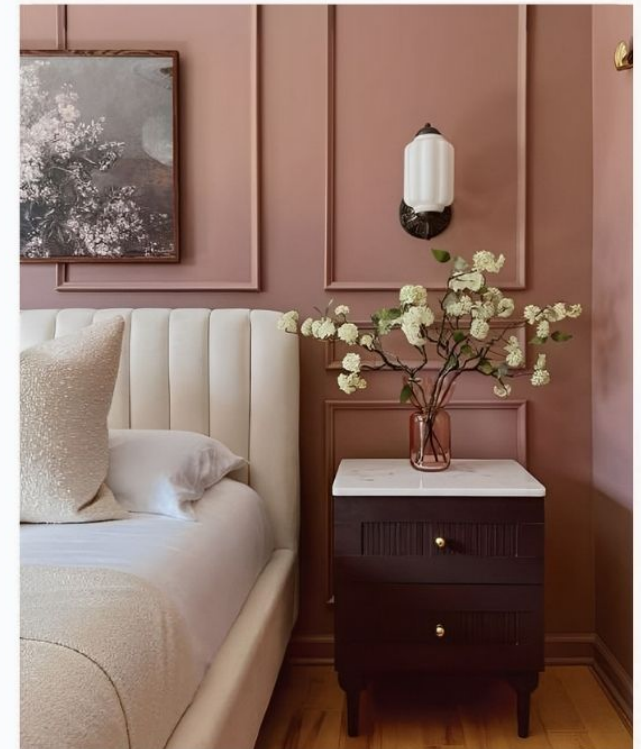

PARISIENNE JARDIN

Parisian design epitomizes chic elegance with luxurious fabrics, ornate details, and timeless sophistication.